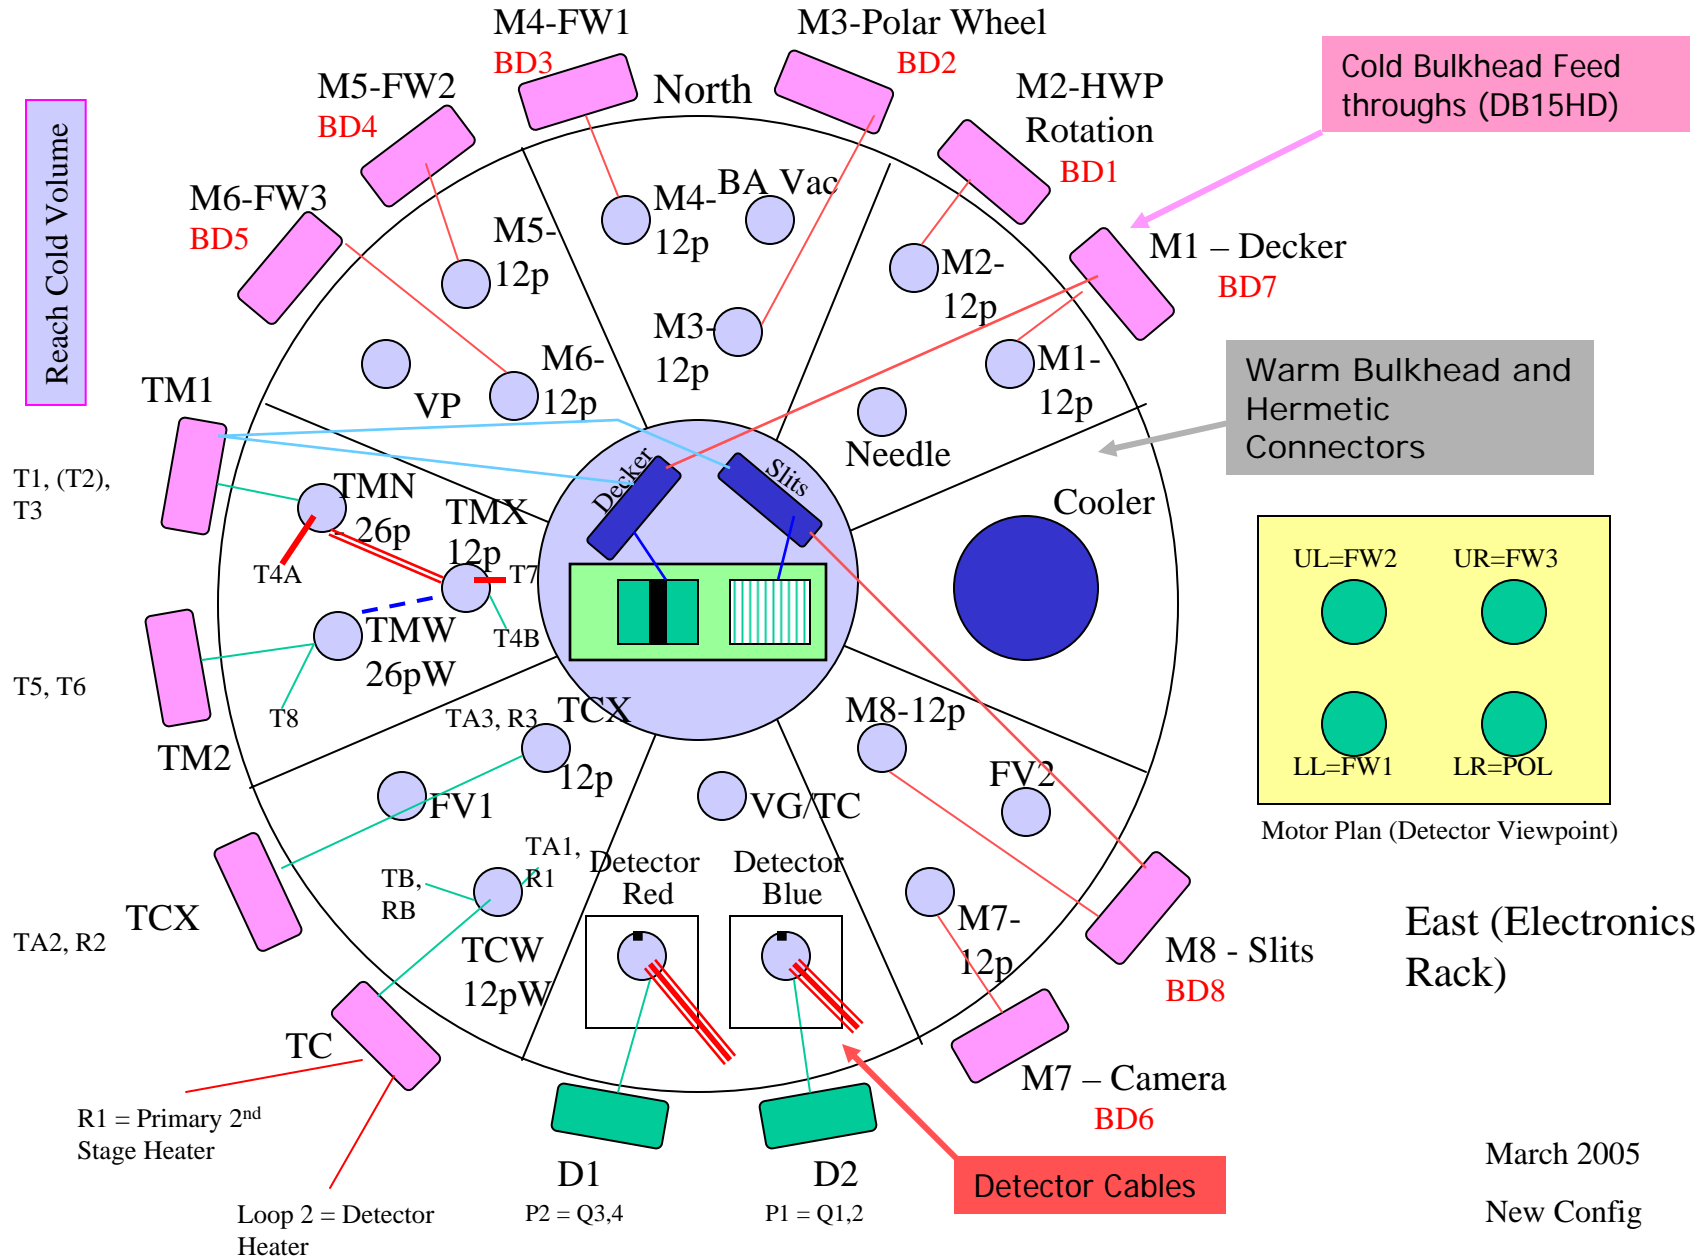

# Mimir - Front (Photon) View

March 2005

New Config